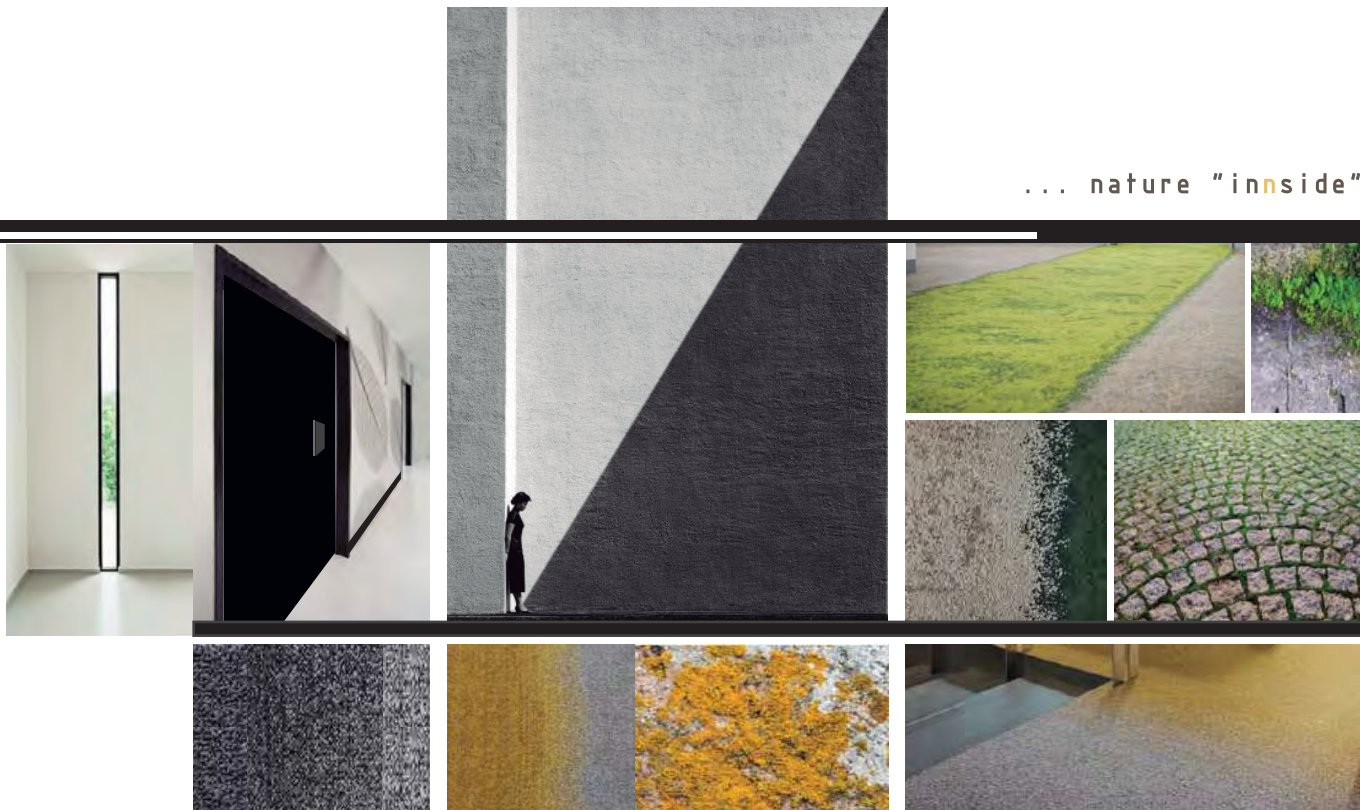

... nature "inside"

INNSIDE 4* HOTEL

Corridor • mood board
Interior design • Concept
Copenhagen, Denmark
2016