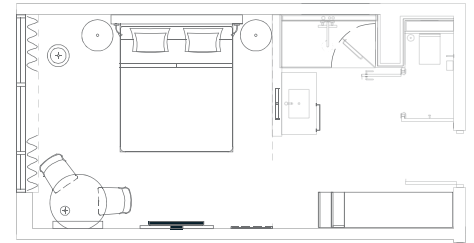

## INNSIDE 4\* HOTEL

Standard room

Interior design • Concept\*

Copenhagen, Denmark

2016

(\*) Development of the interior design concept. The building was not built for reasons other than Leitmotiv Design.